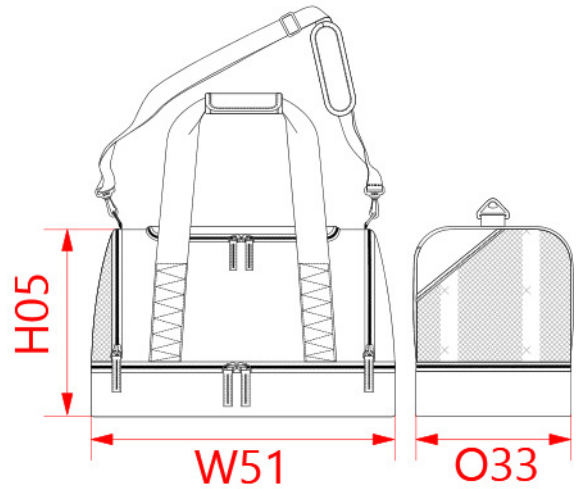

**REFERENCE :** KI0618

**SIZES :** U

**COMPOSITION :**

Main fabric : Polyester 600D PVC backing Main fabric in main color. 100%polyester

Main fabric : Polyester 600D PVC backing Main fabric in contrast color. On bottom compartment. 100%polyester

Lining : Polyester 210D PU backing - 75 As inside lining. 100% polyester

Mesh 1 : Polyester mesh - 150 On one lateral pocket. 100% polyester

**TECHNICAL DETAIL :**

PVC backing

**ARTICLE WEIGHT :**

1200 gr/pc

COLORS	PANTONE SERIGRAPHIE
Black / Black	Black / Black
Black / Red	Black / 1795C
Dark grey / Royal blue	432C / 287C
Navy / Navy	433C / 433C

MEASUREMENT	
Description	U
<b>H05</b> Hauteur totale / Total height	34
<b>W51</b> Total width	55
<b>O33</b> Deep of bottom part	28

PACKING	
Box	5 pcs / box U => L:59cm W:32cm H:54cm GW:7Kg NW:6Kg