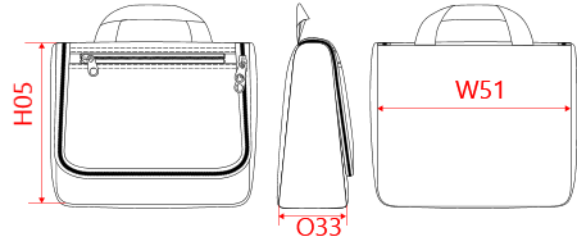

REFERENCE : KI0706

SIZES : U

COMPOSITION :

Main fabric : Polyester oxford 600D PVC backing 100% polyester

Lining : Polyester 210D PU backing - 75 As internal lining. 100%polyester

Mesh : Nylon Mesh On inside for one pocket + organizer. 100% polyamide

Padding : special PAD Thicknes 3mm. As padding on flap, front, back and side panels.

TECHNICAL DETAIL :

PVC backing

ARTICLE WEIGHT :

120 gr/pc

DESCRIPTION		COLORS	PANTONE SERIGRAPHIE
Français : Trousse de toilette English : Vanity case Nederlands : Vanity case Deutsch : Beauty case Español : Neceser Italiano : Necessaire Português : Necessaire		Black	Black

MEASUREMENT							
Description	U						
H05 Hauteur totale / Total height	19						
W51 Total width	23						
O33 Deep of bottom part	8						

PACKING	
Box	50 pcs / box U => L:48cm W:28,5cm H:47cm GW:6,9Kg NW:5,9Kg