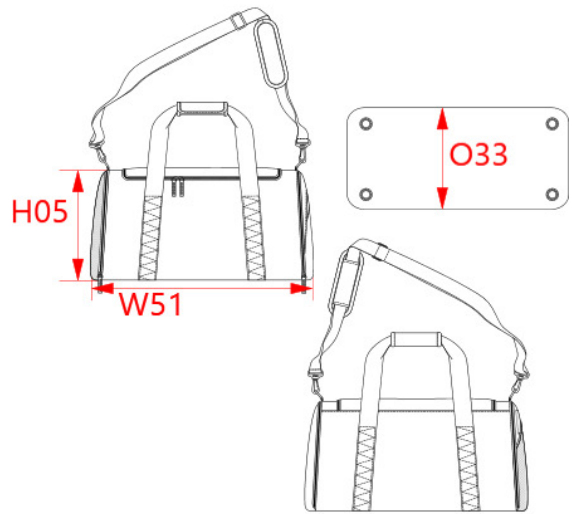

# PROACT.®

**REFERENCE :** PA533

**SIZES :** U

**COMPOSITION :**

Main fabric : Polyester 600D PVC backing 100%polyester  
 Main fabric : Polyester 600D PVC backing As contrast color fabric 1. On one lateral pocket. 100%polyester  
 Main fabric : Polyester 600D PVC backing As contrast color fabric 2. On one lateral pocket. 100%polyester  
 Main fabric : Polyester 600D PVC backing As contrast color fabric 3. On bottom panel. 100%polyester  
 Mesh : Mesh 85 For pocket, on top of one one lateral zip pocket. 100%polyester  
 Lining : Polyester 210D PU backing - 75 As lining or lateral pockets + back side of handles pad shape. 100%polyester  
 Padding : Special PAD for shoulder & shoulder straps of backpacks 6mm thicknes. On inside of shoulder pad + handles pad.

**TECHNICAL DETAIL :**

PVC backing

**ARTICLE WEIGHT :**

840 gr/pc

DESCRIPTION		COLORS		PANTONE SERIGRAPHIE	
<b>Français :</b> Sac de sport 62cm <b>English :</b> Large sized team sports bag <b>Nederlands :</b> Large sized team sports bag <b>Deutsch :</b> Grobe vereins sport-tasche 62cm <b>Español :</b> Bolsa deportiva de equipos 62cm <b>Italiano :</b> Borsa sport 62cm <b>Português :</b> Saco de desporto		Black / White / Light Grey	Black / White / 2331C	Red / White / Light Grey	1795C / White / 2331C
		Royal blue / White / LightGrey	287C / White / 2331C		
MEASUREMENT					
Description	U				
H05 Hauteur totale / Total height	30				
W51 Total width	61				
O33 Deep of bottom part	27				
PACKING					
Box	15 pcs / box U => L:65cm W:36cm H:43cm GW:13,6kg NW:12,6kg				