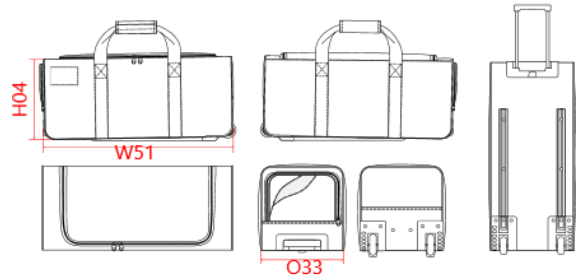

Lining : Polyester 210D PU backing - 75 As lining on bottom panel + lateral pocket. 100%polyester

Fabric 2 : Crystal transparent PVC On front panel, for ID card. 100%polyvinyl chloride

Main material : ABS plastic quality On bottom panel, for structure of trolley system. 100%acrylonitrile butadiene styrene

Material 5 : Aluminium quality On inside of bottom panel, for trolley system. 100%aluminium

Material 8 : PP plastic quality For board on inside of bottom panel, between main fabric and lining. 100%polypropylene

TECHNICAL DETAIL :

PVC backing

ARTICLE WEIGHT :

2300 gr/pc

DESCRIPTION	COLORS	PANTONE SERIGRAPHIE
Français : Sac/trolley de sport 70cm	Black / White / Light Grey	Black / White / 2331C
English : Large sized team sports trolley bag 70cm	Red / White / Light Grey	1795C / White / 2331C
Nederlands : Large sized team sports trolley bag 70cm	Royal blue / White / LightGrey	287C / White / 2331C
Deutsch : Mittelgrober vereins-sport-trolley 70cm		
Español : Bolsa deportiva trolley 70cm		
Italiano : Borsa trolley 70cm		
Português : Trolley de desporto		

MEASUREMENT							
Description	U						
H04 Hauteur coté / Side length	30						
W51 Total width	71						
O33 Deep of bottom part	31						

PACKING	
Box	4 pcs / box U => L:81cm W:34cm H:30cm GW:10,2Kg NW:9,2Kg