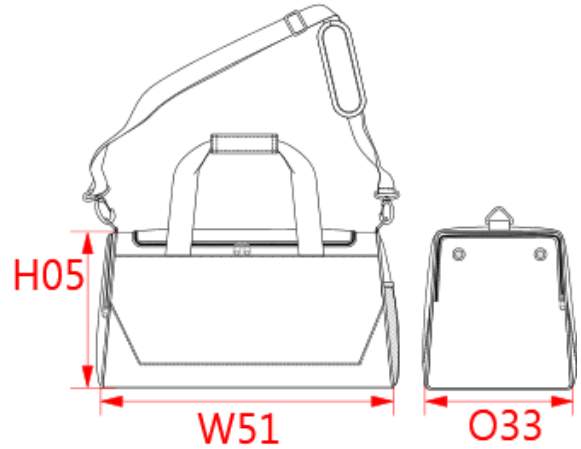

REFERENCE : KI0617

SIZES : U

COMPOSITION :

Main fabric : Polyester 600D PVC backing On front+back+sides+top panels. 100%polyester

Main fabric : Polyester 600D PVC backing On bottom panel. 100%polyester

Lining : Polyester 210D PU backing - 75 As lining on bottom panel+lateral pockets. 100%polyester

Mesh : Polyester mesh - 75 As lateral pocket, on one side. 100%polyester

TECHNICAL DETAIL :

PVC backing

ARTICLE WEIGHT :

648 gr/pc

DESCRIPTION
Français : Sac de sport
English : Multi sports bag
Nederlands : Multisporttas
Deutsch : Multi-Sporttasche
Español : Bolsa de deporte
Italiano : Borsa sport
Português : Saco multidesportos

MEASUREMENT						
Description	U					
H05 Hauteur totale / Total height	32					
W51 Total width	56					
O33 Deep of bottom part	28					

PACKING	
Box	25 pcs / box U => L:59cm W:35cm H:52cm GW:17Kg NW:16,2Kg