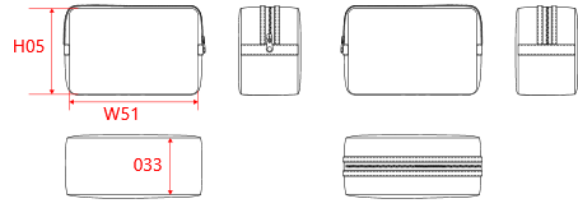

REFERENCE : KI0725

SIZES : U

COMPOSITION :

Main fabric : Polyester 2 tone 600D PVC backing - 460 100% polyester

Fabric 1 : Synthetic fabric - Polyester with PU coating For straps on lateral and top panels. 100%polyester - Polyurethane coating

Lining : Polyester 210D PU backing - 75 As inside lining. 100% polyester

: Polyester non woven · 60 As inside binding. 100% Polyester

TECHNICAL DETAIL :

PVC backing

ARTICLE WEIGHT :

95 gr/pc

DESCRIPTION								COLORS		PANTONE SERIGRAPHIE	
Français : Trousse de toilette English : Toiletry bag Nederlands : Toilettas Deutsch : Toilettentasche Español : Neceser Italiano : Trousse da bagno Português : Nécessaire								Dark grey heather		Based on 446C	
								Graphite grey heather		-	
MEASUREMENT											
Description		U									
H05 Hauteur totale / Total height		14									
W51 Total width		20									
O33 Deep of bottom part		9									
PACKING											
Box		100 pcs / box Size => L:60cm W:30cm H:38cm GW:11Kg NW:9Kg									