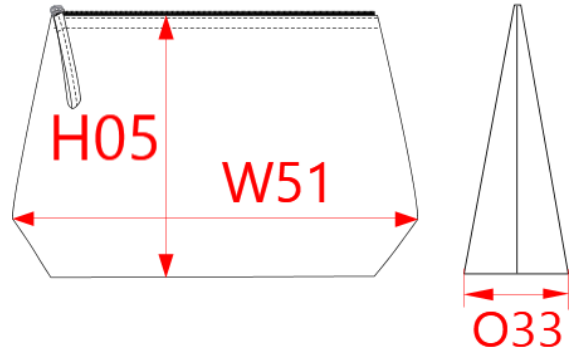

REFERENCE : KI0727

SIZES : U

COMPOSITION :

Main fabric : Laminated cotton canvas - 310 For vanity and puller 100%cotton

TECHNICAL DETAIL :

Oekotex certified

ARTICLE WEIGHT :

74 gr/pc

COLORS	PANTONE SERIGRAPHIE
Black	Black
Dusty Pink	486C
Fuchsia	7425C
Midnight Blue	7547C
Natural	7534C

MEASUREMENT							
Description	U						
W51 Total width	38						
H05 Hauteur totale / Total height	21						
O33 Deep of bottom part	10						

PACKING	
Box	100 pcs / box U => L:45cm W:42cm H:40cm GW:10.12kg NW:9kg