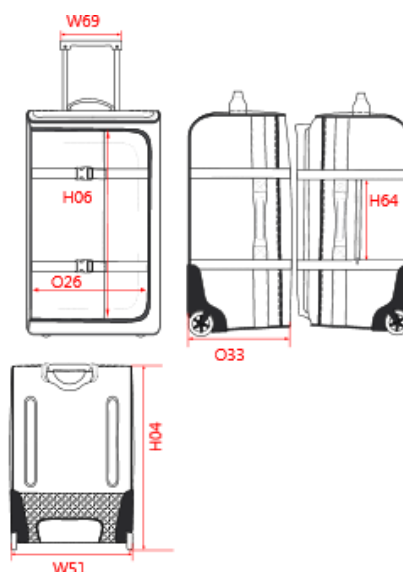

**REFERENCE :** KI0840

**SIZES :** U

**COMPOSITION :**

Main fabric : PVC Tarpaulin PVC

Fabric 2 : Polyester 600D PVC coating - 620 On front part  
100%polyester

Lining : Polyester 210D PU backing - 75 As inside lining. 100%  
polyester

Material 7 : EVA quality Piping 100%ethylene vinyl acetate

Material 3 : Plastic quality For top handle and top part of trolley  
system

For corner

**ARTICLE WEIGHT :**

4800 gr/pc

DESCRIPTION
<b>Français :</b> Sac Trolley "Blackline" imperméable - Grand Format
<b>English :</b> "Blackline" waterproof trolley bag - Large Size
<b>Nederlands :</b> Waterdichte trolleytas 'Blackline' - Groot formaat
<b>Deutsch :</b> Wasserdichte Trolley-Kabinentasche „Blackline“ – groß
<b>Español :</b> Bolsa trolley «Blackline» impermeable - Formato grande
<b>Italiano :</b> Trolley "Blackline" impermeabile - Formato grande
<b>Português :</b> Saco trolley impermeável "Backline" – formato grande

COLORS	PANTONE SERIGRAPHIE
Black	Black

MEASUREMENT	
Description	U
<b>H06</b> Hauteur milieu devant / Middle front length	68
<b>O26</b> Largeur rabat / Flap width	36,50
<b>H64</b> Height of lateral panel until zip	32
<b>W51</b> Total width	38
<b>O33</b> Deep of bottom part	40
<b>H04</b> Hauteur coté / Side length	78
<b>W69</b> Width of Trolley top handle	17

PACKING	
Box	2 pcs / box U => L:83cm W:42cm H:31cm GW:10.2kg NW:9.2kg