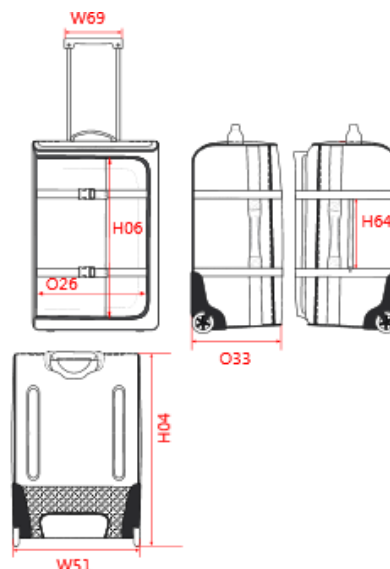

REFERENCE : KI0841

SIZES : U

COMPOSITION :

Main fabric : PVC Tarpaulin PVC

Fabric 2 : Polyester 600D PVC coating - 620 On front part
100%polyester

Lining : Polyester 210D PU backing - 75 As inside lining. 100% polyester

Material 7 : EVA quality For piping 100%ethylene vinyl acetate

Material 3 : Plastic quality For top handle and top part of trolley system

For corner

ARTICLE WEIGHT :

3855 gr/pc

DESCRIPTION		COLORS	PANTONE SERIGRAPHIE
Français : Sac Trolley "Blackline" imperméable - Format Medium English : "Blackline" waterproof trolley bag - Medium Size Nederlands : Waterdichte trolleytas 'Blackline' - Medium formaat Deutsch : Wasserdichte Trolley-Tasche „Blackline“ – mittel Español : Bolsa trolley «Blackline» impermeable - Formato mediano Italiano : Trolley "Blackline" impermeabile - Formato medio Português : Saco trolley impermeável "Backline" – formato médio		Black	Black

MEASUREMENT							
Description	U						
H06 Hauteur milieu devant / Middle front length	57						
O26 Largeur rabat / Flap width	32						
H64 Height of lateral panel until zip	25						
W51 Total width	34						
O33 Deep of bottom part	36						
H04 Hauteur coté / Side length	65						
W69 Width of Trolley top handle	17						

PACKING	
Box	2 pcs / box U => L:70.5cm W:37cm H:30cm GW:8.4kg NW:7.4kg