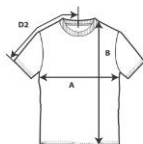

GILDAN®

5000B

Heavy Cotton Youth T-Shirt

DETAILS

Weight 180.0 G/SqM (White 170.0 G/SqM)
Content 100% Cotton
Yarn Count 20/1
Features Seamless Twin needle 1.9 cms. collar
 Taped neck and shoulders
 Tear away label
 Twin needle sleeve and bottom hems
 Quarter-turned to eliminate Centre crease
 CPSIA Tracking Label Compliant
Sizes XS-XL
Case Packs XS - XL 72 PIECES
Colours 33
SKU's 165

SPECIFICATIONS

Centimeters	Tol-	Tol+	XS	S	M	L	XL
Chest (A)	2.540	2.540	40.640	43.180	45.720	48.260	50.800
Length from HPS (B)	2.540	2.540	52.070	55.880	59.690	63.500	67.310
Sleeve length (Centre back) (D2)	1.905	1.905	34.290	36.830	39.370	41.910	44.450
Inches	Tol-	Tol+	XS	S	M	L	XL
Chest (A)	1.000	1.000	16.000	17.000	18.000	19.000	20.000
Length from HPS (B)	1.000	1.000	20.500	22.000	23.500	25.000	26.500
Sleeve length (Centre back) (D2)	0.750	0.750	13.500	14.500	15.500	16.500	17.500