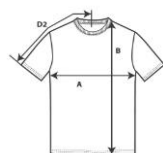

GILDAN®

64000

Softstyle Adult T-Shirt

DETAILS

Weight
Content
Features

153.0 G/SqM (White 144.0 G/SqM)
100% Combed Ring Spun Cotton
Eurofit - sleeker fit in shoulder and sleeve
Semi-fitted
High stitch density for smoother printing surface
Seamless twin needle 3/4" collar
Taped neck and shoulders
Tear away label
Rolled forward shoulder
Twin needle sleeve and bottom hems
Quarter-turned to eliminate centre crease

Sizes

Case Packs

S-3XL
S - 2XL 72 PIECES
3XL 36 PIECES

Colours

SKU's

55
305

SPECIFICATIONS

Centimeters	Tol-	Tol+	S	M	L	XL	2XL	3XL
Chest (A)	2.540	2.540	45.720	50.800	55.880	60.960	66.040	71.120
Length from HPS (B)	2.540	2.540	71.120	74.295	76.835	79.375	82.550	85.090
Sleeve length (centre back) (D2)	2.540	2.540	40.005	43.180	46.355	49.530	52.705	55.880
Inches	Tol-	Tol+	S	M	L	XL	2XL	3XL
Chest (A)	1.000	1.000	18.000	20.000	22.000	24.000	26.000	28.000
Length from HPS (B)	1.000	1.000	28.000	29.250	30.250	31.250	32.500	33.500
Sleeve length (centre back) (D2)	0.750	0.750	15.750	17.000	18.250	19.500	20.750	22.000