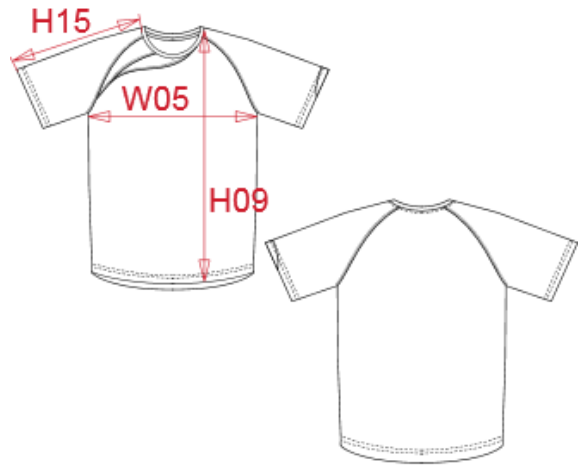

PROACT.®

REFERENCE : PA436

SIZES : XS_S_M_L_XL_XXL

COMPOSITION :

Main fabric : Polyester interlock - 140 For body, collar and neck tape. 100%polyester

Main fabric : Polyester interlock - 140 For contrasted yoke on right front. 100%polyester

Main fabric : Polyester birdeyes - 140 For contrasted mesh yoke on right front and left sleeve bottom yoke. 100%polyester

WEIGHT :

Main fabric : 140 gsm

Main fabric : 140 gsm

Main fabric : 140 gsm

ARTICLE WEIGHT :

140gr/pc

DESCRIPTION								COLORS		PANTONE SERIGRAPHIE	
Français : T-shirt sport manches courtes								White / Sporty r.blue / Storm grey	White / 647C / 425C		
English : Short sleeve Sports T-shirt									White / Sporty red / Storm grey	White / 1805C / 425C	
Nederlands : SPORT SHIRT									Black / White / Storm grey	Black / White / 425C	
Deutsch : KURZARM SPORT T-SHIRT									Green / Black / Storm grey	7740C / Black / 425C	
Español : CAMISETA DEPORTIVA DE MANGA CORTA									Sporty red / Black / Storm grey	1805C / Black / 425C	
Italiano : T-SHIRT SPORT MANICHE CORTE									Sporty r.b / White / Storm grey	647C / White / 425C	
Português : T-SHIRT DE DESPORTO MANGA CURTA									Sporty r.b / Sporty y / Storm grey	647C / 7408C / 425C	
									Sporty yellow / Black / Storm grey	7408C / Black / 425C	
									Sky blue / White / Storm grey	278C / White / 425C	
									Sporty navy / White / Storm grey	7546C / White / 425C	
								Orange / Black / Storm grey	1585C / Black / 425C		
								White / Black / Storm grey	White / Black / 425C		

MEASUREMENT							
Description	XS	S	M	L	XL	XXL	
H09 (M) Hauteur totale devant / Front total height	69,25	71,25	73,25	75,25	77,25	79,25	
W05 (M) 1/2 largeur poitrine à 1.5cm de l'emmanchure / 1/2 chest width at 1.5cm below armhole	47	50	53	56	59	62	
H15J (M) Longueur manche courte raglan / Raglan short sleeve length	33,50	35	36,50	38	39,50	41	

CARE LABEL				

PACKING	
Box	25 pcs / box All sizes => L:36cm W:33cm H:22cm GW:7kg NW:6kg