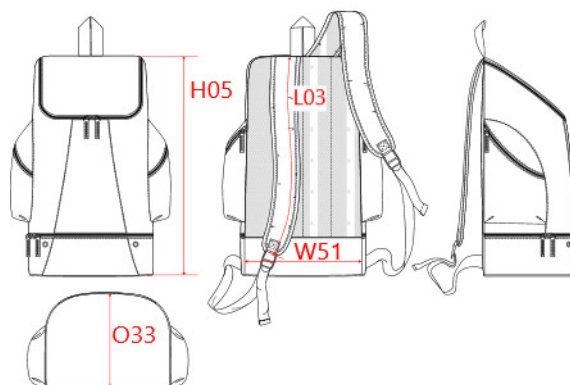

REFERENCE : KI0102

SIZES : U

COMPOSITION :

Main fabric : Polyester 600D PU backing -190 100%polyester
 Fabric : Polyester Ripstop 300D PU backing - 190 For contrasted panel on front. 100%polyester
 Lining : Polyester 210D PU backing - 75 100%polyester
 Fabric 2 : Polyester puffy mesh On back panel + back side of shoulder straps. 100%polyester
 Padding : special PAD for shoulder & shoulder straps of backpacks 5mm thickness. On inside of: back panel + shoulder straps + bottom pocket. PE

TECHNICAL DETAIL :

PU backing

ARTICLE WEIGHT :

400 gr/pc

DESCRIPTION
Français : Sac à dos sport
English : Gym backpack
Nederlands : Gym backpack
Deutsch : Rucksack
Español : Mochila deportiva
Italiano : Zaino sportivo
Português : Mochila

COLORS	PANTONE SERIGRAPHIE
Black	Black
Burnt lime / Black	583C / Black
Petrol blue / Black	5405C / Black
Red / Black	1795C / Black
Royal blue / Light grey	287C / 2331C

MEASUREMENT						
Description	U					
H05 Hauteur totale / Total height	50					
W51 Total width	27					
O33 Deep of bottom part	21					
L03 Shoulder strap total length	45					

PACKING	
Box	20 pcs / box U => L:54cm W:40cm H:45cm GW:9kg NW:8kg